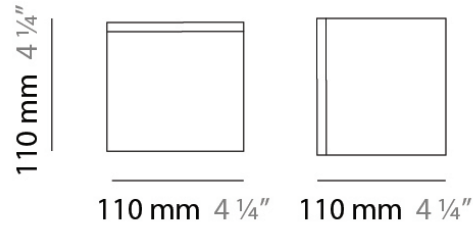

D83002

PROJECT _____

TYPE _____

NOTES _____

QUANTITY _____

DATE _____

GENERAL

Series: Kubik
Brand: Panzeri
Division: Design
Mounting Type: Surface
Mounting Location: Ceiling
Subcategory: Ambient

PHYSICAL

Shape: Square
Length (mm): 110
Length (in): 4 ⁵/₁₆
Width (mm): 110
Width (in): 4 ⁵/₁₆
Height (mm): 110
Height (in): 4 ⁵/₁₆
Extension (mm): 100
Extension (in): 4 ⁵/₁₆
Light Distribution: Omnidirectional
Weight (kg): 0.69
Weight (lbs): 1.52
Diffuser: Matte White Blown Glass
Fixture Finish: WHI
Fixture Material: Metal

ELECTRICAL

Number of Lamps: 1
Lamp Type: LED Retrofit
Lamp Shape: T4
Bulb Included: Bulb Not Included
Total Output Wattage (W): 3
Max. Wattage Per Lamp (W): 3
Lamp Base: G9
Input Voltage (V): 120

LED

Nominal Lumen (lm): 650

OPTICAL

RATINGS AND CERTIFICATIONS

Certified By: CSA Certified to UL and CSA Standards
IP rating: IP40