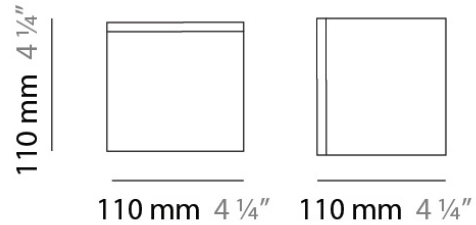

KUBIK SURFACE

D83279

PROJECT _____

TYPE _____

NOTES _____

QUANTITY _____

DATE _____

GENERAL

Series: Kubik
Brand: Panzeri
Division: Design
Mounting Type: Surface
Mounting Location: Ceiling
Subcategory: Ambient

PHYSICAL

Shape: Square
Length (mm): 110
Length (in): 4 ⁵/₁₆
Width (mm): 110
Width (in): 4 ⁵/₁₆
Height (mm): 110
Height (in): 4 ⁵/₁₆
Light Distribution: Omnidirectional
Weight (kg): 0.66
Weight (lbs): 1.45
Diffuser: Matte White Blown Glass
Fixture Finish: WHI
Fixture Material: Metal

ELECTRICAL

Input Wattage Range: 1 - 9 W
Lamp Type: LED
Input Wattage (W): 9.5
Total Output Wattage (W): 9
Dimming: Non-Dimmable
Driver Included: Yes
Driver Location: Integrated
Driver Type: Constant Current - 120Vac
Driver Class: Class 2
Input Voltage (V): 120 - 277
Constant Current (MA): 250
Upon Request: (Not included - see components) Remote: 0-10Vdc dimming / Phase dimming @120Vac only / Non-dimming 1

LED

Color Temperature (°K): 3000
Max. Delivered Lumen (lm): 667
CRI: >80 CRI
Lamp Life (hrs): 60000

OPTICAL

RATINGS AND CERTIFICATIONS

Certified By: CSA Certified to UL and CSA Standards
IP rating: IP40